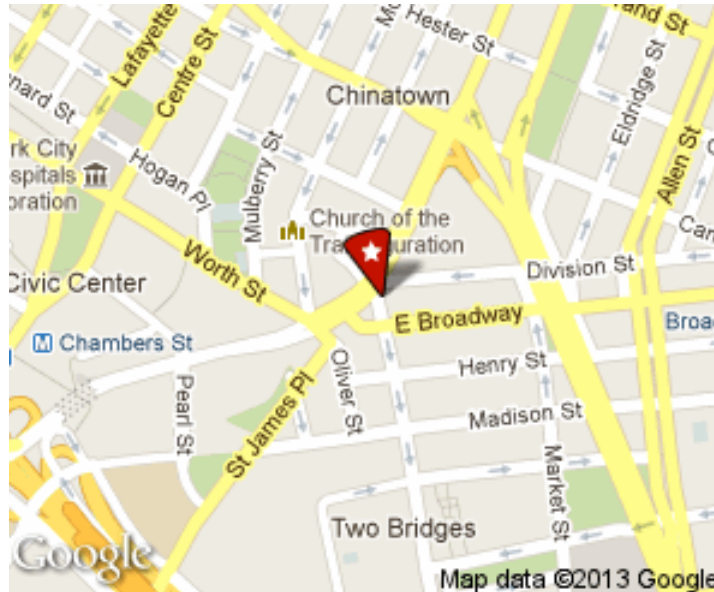

Golden Unicorn Restaurant is located in Chinatown. 18 East Broadway is between Catherine St. and Market St.

**By Subway:** F train to East Broadway station 4 5 6 J M R N Q trains to Canal Street Station **B D** to Grand Street Station

**By Bus:** M9, M15, M22

Visit the site for map at [www.goldenunicornrestaurant.com](http://www.goldenunicornrestaurant.com)

Golden Unicorn Restaurant is located in Chinatown. 18 East Broadway is between Catherine St. and Market St.

**By Subway:** F train to East Broadway station 4 5 6 J M R N Q trains to Canal Street Station **B D** to Grand Street Station

**By Bus:** M9, M15, M22

Visit the site for map at [www.goldenunicornrestaurant.com](http://www.goldenunicornrestaurant.com)